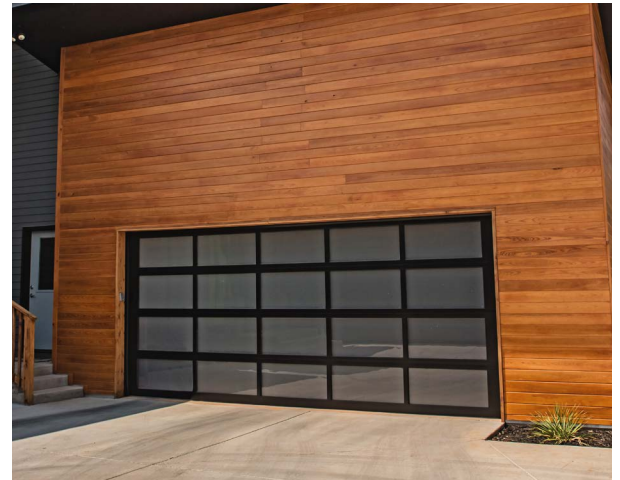

3297 FULL-VIEW ALUMINUM INSULATED

GOOD / BETTER / **BEST**

FINISH

Clear Anodized

SUPER DURABLE POWDER COAT COLORS *All powder coat colors add 1-week lead time*

White Almond Sandstone Brown Bronze

Dark Bronze Gray Desert Tan Black

POWDER COATING

Our in-house powder coating provides 188 color options while providing a maintenance free, durable finish.

APPEARANCE PACKAGE

All hardware, including struts and track, is powder coated, creating a complete garage door system with a lasting impression.

Specifications

Panel Style	Full-View
Section Construction	2" Thick - Insulated aluminum rails with through bolt assembly and bulb seal between sections
Section Material	Heavy Duty / Aluminum
Section Profile	Polystyrene Insulation
	
Powder Coating¹	188 colors
Window Style	Full-View
Glass	Insulated and Non-Insulated
Solid Panels	Insulated and Non-Insulated
Wind Load	Non-Impact
Warranty	Limited Lifetime on Sections 3 Years on Springs 6 Years on Hardware