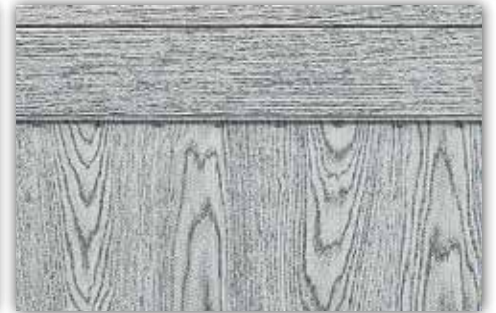

SINGLE DIRECTIONAL WOODTONES

Woodgrain patterns run in a single direction across the entire section. Available in Mocha, Auburn and Walnut.

Auburn

Mocha

Walnut

Available In These Panel Styles

Raised Ranch

Raised Colonial

	Raised Ranch	Raised Colonial	Mixed Panel	Flush	Plank	Recessed Grooved Ranch	Recessed Grooved Colonial	Recessed Smooth Ranch	Windemere
Classic (L138)	Available in: Walnut	Available in: Walnut	NOT AVAILABLE	Available in: Auburn Mocha Walnut	Available in: Auburn Mocha Walnut	Available in: Walnut	Available in: Walnut	Available in: Auburn Mocha	NOT AVAILABLE
Premium (L200)	Available in: Walnut	Available in: Walnut	Available in: Walnut	Available in: Auburn Mocha Walnut	Available in: Auburn Mocha Walnut	Available in: Walnut	Available in: Walnut	Available in: Auburn Mocha	NOT AVAILABLE
Premium & Classic Contemporary (L200C & L138C)	NOT AVAILABLE	NOT AVAILABLE	NOT AVAILABLE	Available in: Auburn Mocha Walnut	Available in: Auburn Mocha Walnut	NOT AVAILABLE	NOT AVAILABLE	NOT AVAILABLE	NOT AVAILABLE
Grandview (L200GV)	Available in: Walnut	Available in: Walnut	NOT AVAILABLE	Available in: Auburn Mocha Walnut	Available in: Auburn Mocha Walnut	Available in: Walnut	Available in: Walnut	Available in: Auburn Mocha	Available in: Auburn Mocha

DUAL DIRECTIONAL WOODTONES

Woodgrain patterns run vertical between the embossed panels and horizontal with the rails to deliver a distinct, true grain appearance. Available in Mocha, Auburn & Driftwood.

Auburn

Mocha

Driftwood

Available In These Panel Styles

Raised Ranch

Raised Colonial

Recessed Grooved
Colonial

Recessed Grooved
Ranch