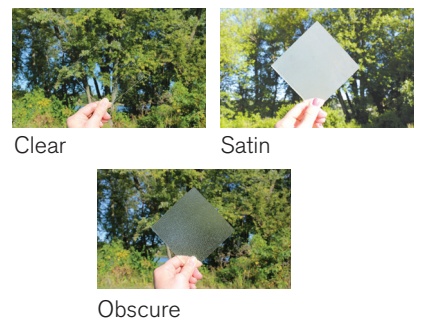

2" Thick Door

R18 R-Value

Panel Styles:

Colour Options:

Window Options: 43.5" Wide x 17" High

Rectangle

Two-Piece Arch

Glass Styles: