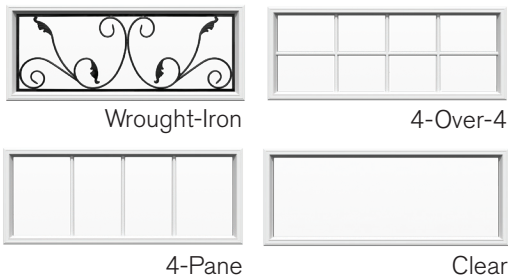

BRIARCREST COLLECTION

Briarcrest • Swing • Bronze • 4-Pane Arched Windows • Clear Glass

Carriage House Style Door Featuring Inlay Patterns and Extra Large Windows

Featuring:

- 24" Top Section With Extra Large Windows
- Recessed Smooth Ranch Section and Carriage House Inlays
- 2" (R18) Section Thickness
- 5 Panel Styles Available
- 9 Colour Options
- 18' x 12' Max Door Size

2" Thick Door

R18 R-Value

Panel Styles:

Colour Options:

Window Options: 43.5" Wide x 17" High

Rectangle

Two-Piece Arch

Glass Styles: