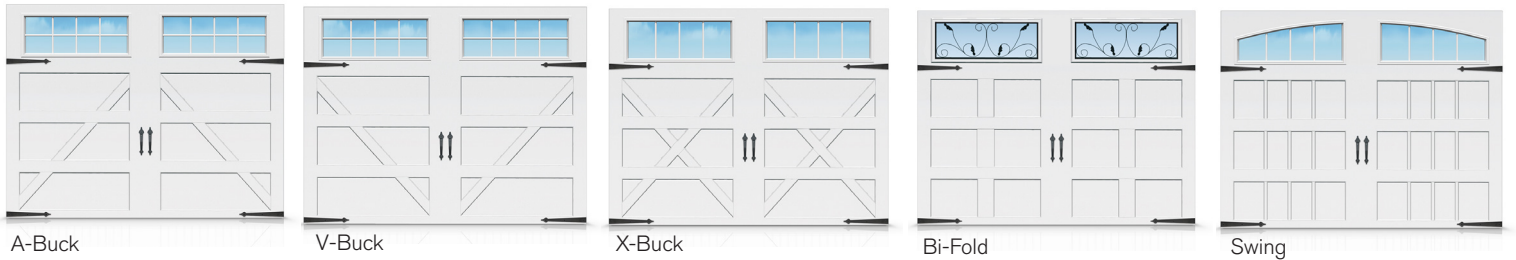

BRIARCREST COLLECTION

Briarcrest • Swing • Bronze • 4-Pane Arched Windows • Clear Glass

Carriage House Style Door Featuring Inlay Patterns and Extra Large Windows

Featuring:

- 24" Top Section With Extra Large Windows
- Recessed Smooth Ranch Section and Carriage House Inlays
- 2" (R18) Section Thickness
- 5 Panel Styles Available
- 9 Colour Options
- 18' x 12' Max Door Size

Neufoam™

Higher density polyurethane insulation in a computer controlled continuous process provides uniform insulation, superior adhesion and excellent strength to the door panels.

WeatherLock™

Includes our Section Joint, Dual Fin Triple Contact Weather Seal and Arctic Grade Bulb Shaped Bottom Seal with a Dual Contact aluminum retainer.

TruBalance™

Drum System provides doors built with a heavy weighted glazed top section with up to an 87% better balance than industry standard.

Richards-Wilcox
Garage Doors

1-800-667-1572
www.rwdoors.com

BRIARCREST (L200BC):

2" Thick Door

R18 R-Value

Panel Styles:

Colour Options:

Window Options: 43.5" Wide x 17" High

Rectangle

Two-Piece Arch

Glass Styles: