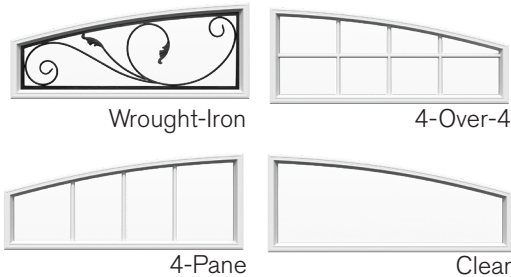

BRIARCREST COLLECTION

Briarcrest • Swing • Bronze • 4-Pane Arched Windows • Clear Glass

Carriage House Style Door Featuring Inlay Patterns and Extra Large Windows

Featuring:

- 24" Top Section With Extra Large Windows
- Recessed Smooth Ranch Section and Carriage House Inlays
- 2" (R18) Section Thickness
- 5 Panel Styles Available
- 9 Colour Options
- 18' x 12' Max Door Size

TruBalance™

Drum System provides doors built with a heavy weighted glazed top section with up to an 87% better balance than industry standard.

Richards-Wilcox
Garage Doors

1-800-667-1572
www.rwdoors.com

BRIARCREST (L200BC):

2" Thick Door

R18 R-Value

Panel Styles:

Colour Options:

Window Options: 43.5" Wide x 17" High

Rectangle

Two-Piece Arch

Glass Styles: