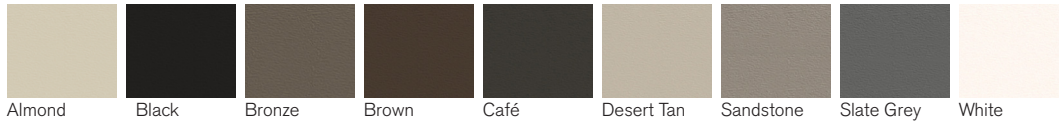

1 3/8" Thick Door
2" Thick Door

R12 R-Value
R18 R-Value

Panel Styles:

Colour Options:

Woodtones:

Plank and Flush panels styles are available in both Woodgrain and Stucco embossing.
 Slate Grey and Café colour options are not available in Recessed Grooved Colonial or Recessed Grooved Ranch panel styles.
 Colours displayed will vary from the actual steel colour. Contact your local R-W dealer for colour samples.

Stockbridge Ranch (42" Wide x 14" High)

Breckenridge

Berkshire

Frame Colour Options: Frame Matching for All Decorative Inserts. Frames on the inside of the door show as white.

Woodtone Frame Colour Options: Frame Matching for All Decorative Inserts. Frames on the inside of the door show as white.

Glass Styles:

Clear Satin Obscure Dark Tint Black Satin

METAL INSERTS

Window Styles

Stockton 4 (19.5" Wide x 14" High)

Stockton 6 (19.5" Wide x 14" High)

Stockton 10 (42" Wide x 14" High)

Prairie Colonial (19.5" Wide x 14" High)