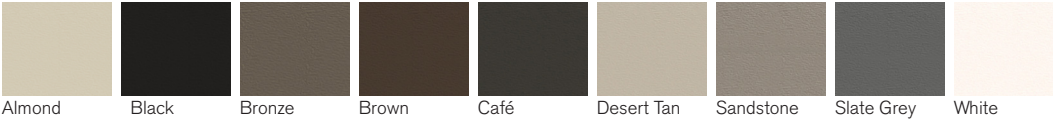

1 3/8" Thick Door
2" Thick Door

R12 R-Value
R18 R-Value

Panel Styles:

Colour Options:

Woodtones:

Plank and Flush panels styles are available in both Woodgrain and Stucco embossing.
 Slate Grey and Café colour options are not available in Recessed Grooved Colonial or Recessed Grooved Ranch panel styles.
 Colours displayed will vary from the actual steel colour. Contact your local R-W dealer for colour samples.

Glass Styles:

Clear Satin Obscure Dark Tint Black Satin

METAL INSERTS

Window Styles

Stockton 4 (19.5" Wide x 14" High)

Stockton 6 (19.5" Wide x 14" High)

Stockton 10 (42" Wide x 14" High)

Prairie Colonial (19.5" Wide x 14" High)

Prairie Ranch (42" Wide x 14" High)

Insert Material

Round Bar:

3/8" (10 mm) round bars available in pewter.

Square Bar:

3/8" (10 mm) square bars available in black.

Aluminum Grid:

5/8" (16 mm) grids available in Sandstone, Desert Tan, Almond, Bronze, Brown, Café, Slate Grey, White And Black.

Frame Colour Options: Frame Matching for All Decorative Inserts. Frames on the inside of the door show as white.

Woodtone Frame Colour Options: Frame Matching for All Metal Inserts. Frames on the inside of the door show as white.