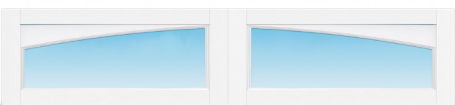

ECHO RIDGE XL COLLECTION

Three-Section Carriage House Style Door Featuring Fibrex® Overlay Boards

Featuring:

- 3-Section Flush door section with Fibrex® Overlay Boards for a Carriage House appeal
- Overlay Boards have Bevelled Edges and Mitered Corners
- 2" (R18) Section Thickness
- 6 Panel Styles Available
- 1 Colour Option Available
- 2 Overlay Board Options
- 16' x 10' Max Door Size

Panel Styles:

A-Buck

V-Buck

X-Buck

Swing

Bi-Fold

Double Bi-Fold

Colours displayed will vary from the actual steel colour. Contact your local R-W dealer for colour samples.

Colour Options:

White

Overlay Board Options:

White

Sandstone

Window Options:

One Pane

Three-Over-Three pane

One-Pane Arched

Three-Over-Three pane arched

Three Pane

Glass Styles:

Clear