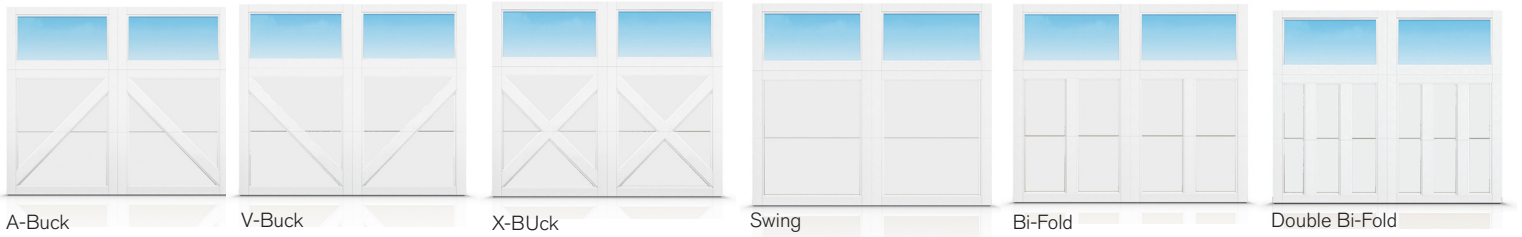

ECHO RIDGE XL COLLECTION

Three-Section Carriage House Style Door Featuring Fibrex® Overlay Boards

Featuring:

- 3-Section Flush door section with Fibrex® Overlay Boards for a Carriage House appeal
- Overlay Boards have Bevelled Edges and Mitered Corners
- 2" (R18) Section Thickness
- 6 Panel Styles Available
- 1 Colour Option Available
- 2 Overlay Board Options
- 16' x 10' Max Door Size

Richards-Wilcox
Garage Doors

1-800-667-1572
www.rwdoors.com

Echo Ridge XL • Bi-Fold and Double Bifold • White on White • 4-Over-4 and 3-Over-3 Windows • Clear Glass

ECHO RIDGE XL (L200ERX):

2" Thick Door

R18 R-Value

Panel Styles:

A-Buck

V-Buck

X-Buck

Swing

Bi-Fold

Double Bi-Fold

Colours displayed will vary from the actual steel colour. Contact your local R-W dealer for colour samples.

Colour Options:

White

Overlay Board Options:

White

Sandstone

Window Options:

One Pane

Three-Over-Three pane